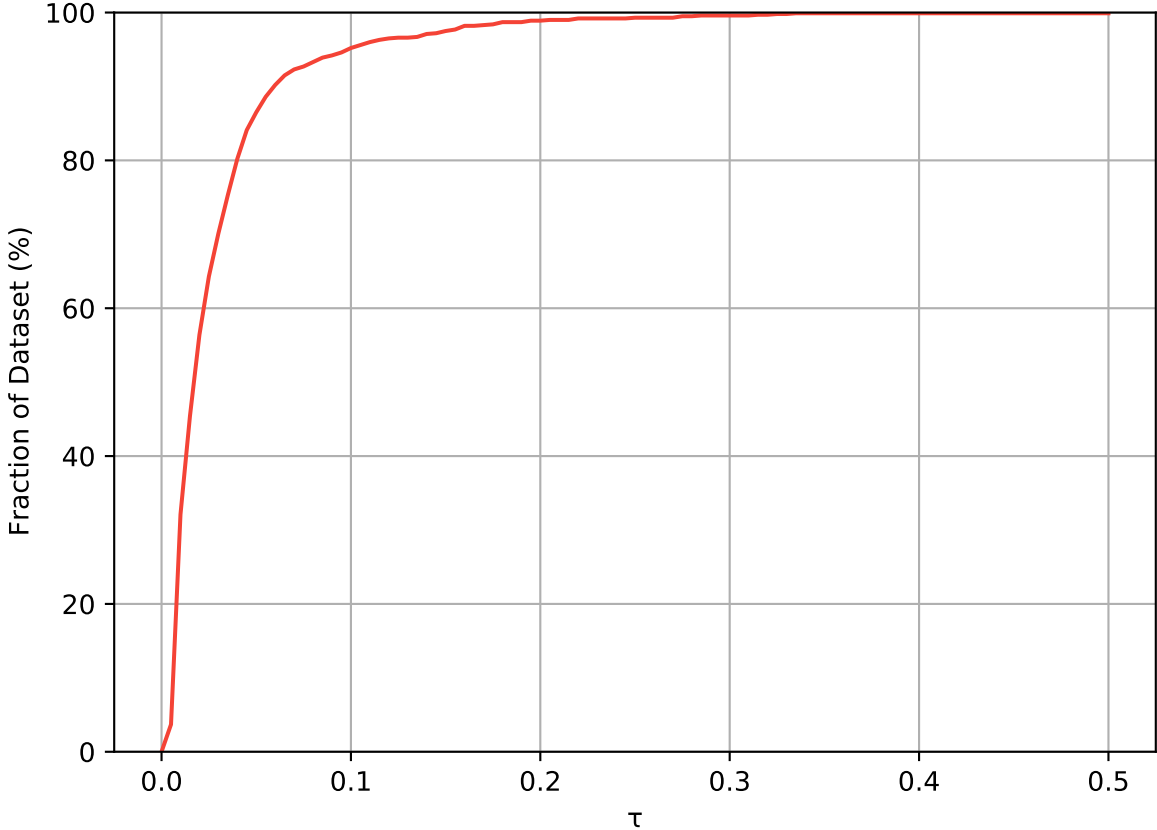

Fraction of Dataset Below Coefficient of Variation-Threshold

— GTZAN-Rhythm_v2_ismir2015_lbd_2015-10-28