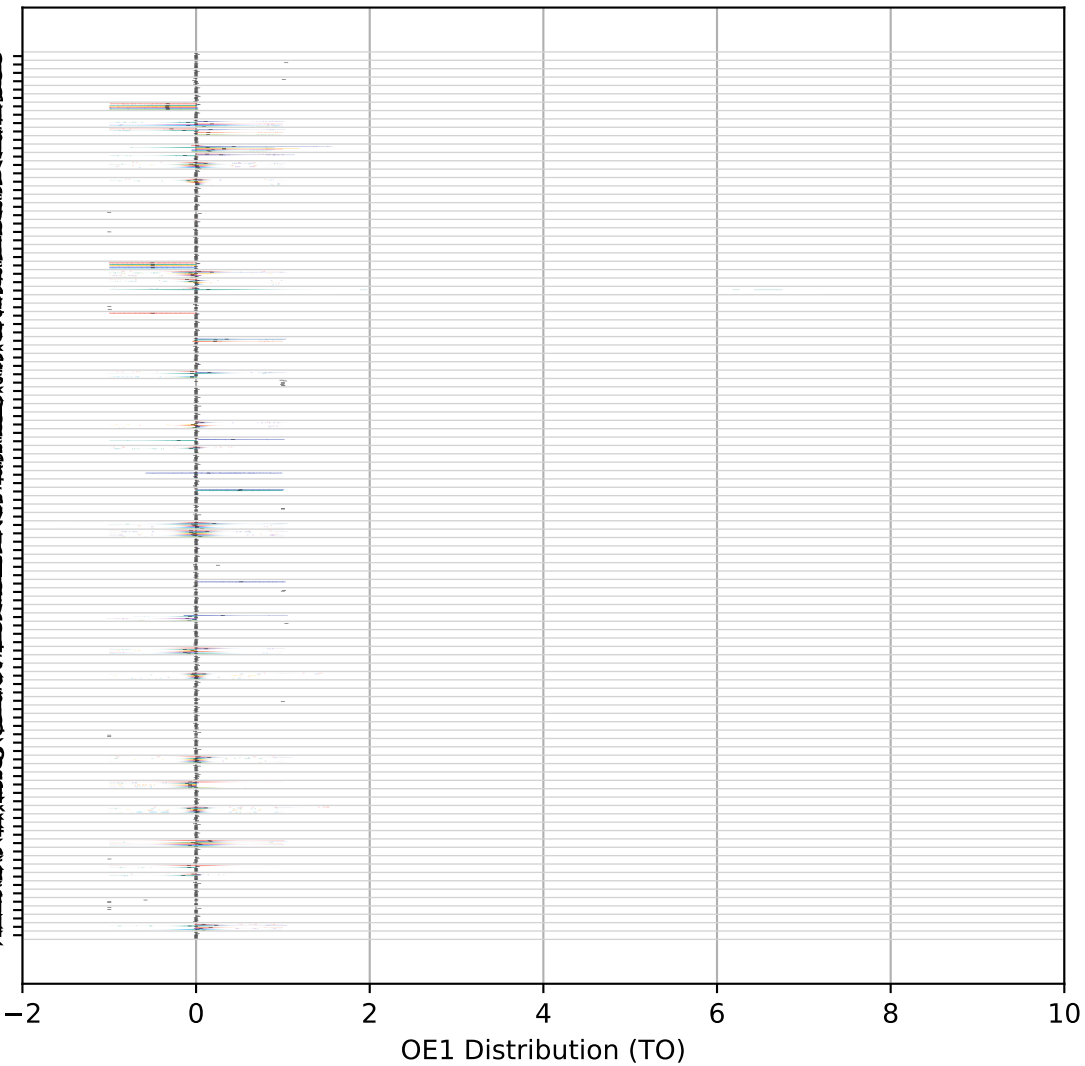

OE1 Distributions for Tracks Tagged with 'tag_open' Tags

Tag

90's pop, pop
 alphabet city
 children's music
 christmas
 country/bluegrass
 dance and club
 dance/funk
 deutsche
 downtempo, future jazz, house, deep house
 easy listening
 electronic/edm
 fitness
 flamenco
 french alt/indie
 general/classical
 goth/industrial
 hi-nr
 idm, breakcore, dubstep, vj
 instrumental
 italian
 marcia
 marching band
 musique française
 nashville
 orchestral
 party music
 pop
 pop/rock
 progressive/indie
 reggae
 rock
 soundtracks/music
 street
 unclassifiable
 viking/waltz
 zouk

- boeck2015/tempodetector2016_default
- schreiber2017/mirex2017
- davies2009/mirex_qm_tempotracker
- schreiber2018/cnn
- percival2014/stem
- schreiber2018/fcn
- schreiber2017/ismir2017
- schreiber2018/ismir2018